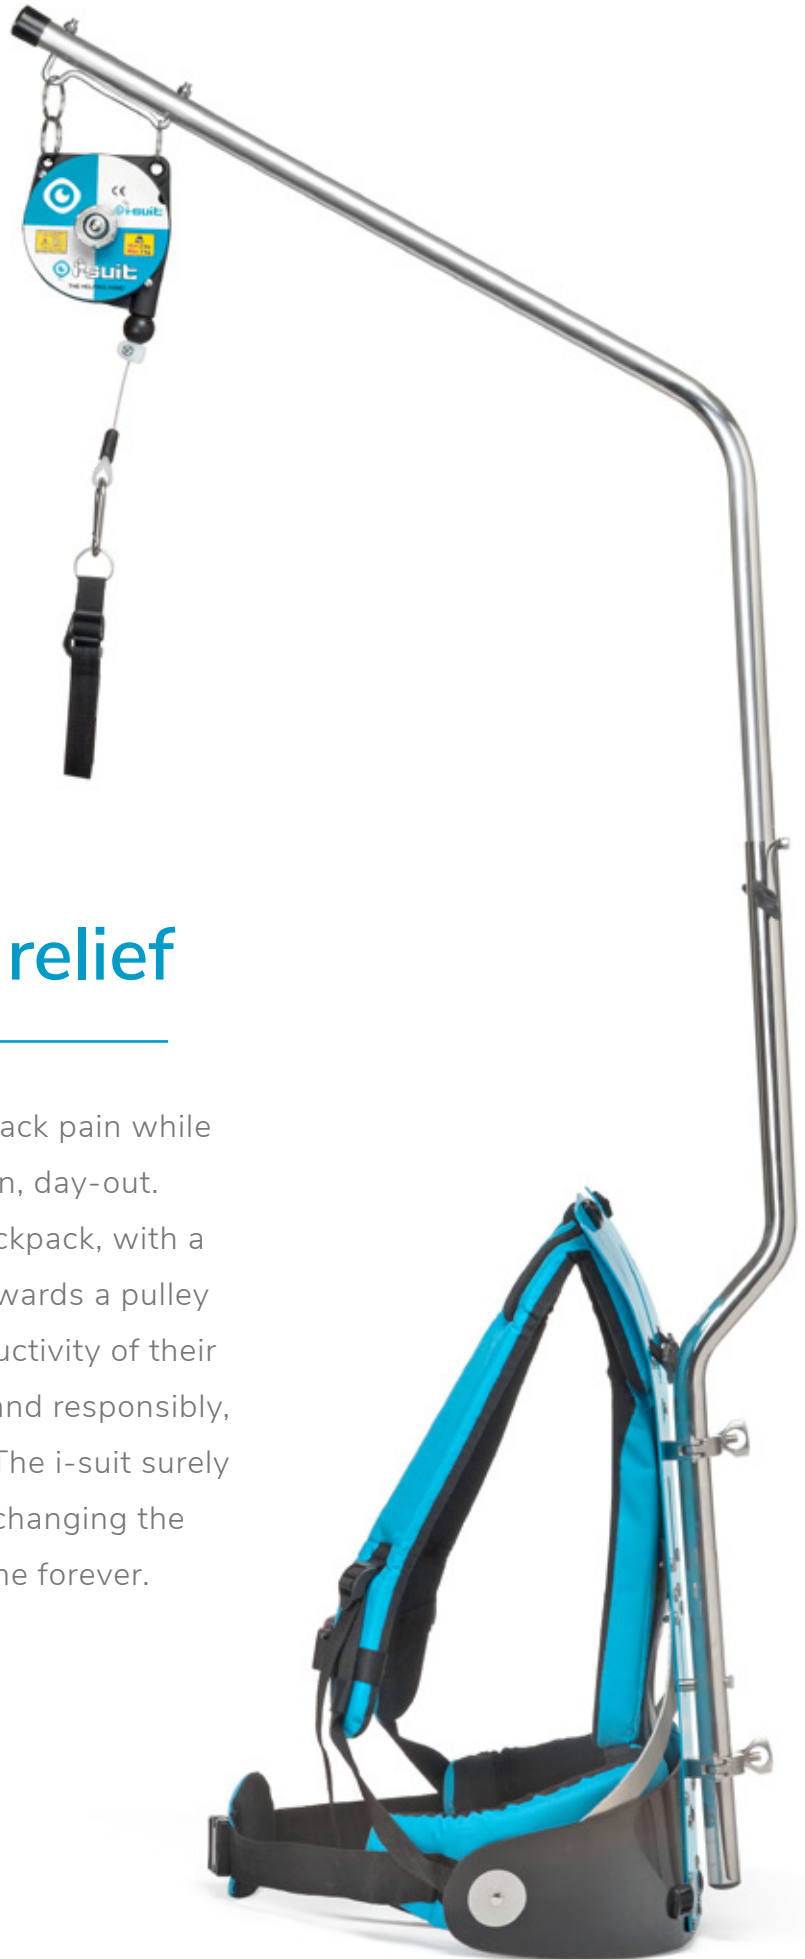

i-suit[™]

Washing
windows
without the
struggle

Designed for relief

No more shoulder injuries and back pain while washing the windows, day-in, day-out.

The i-suit feels like a mobile backpack, with a steel tube attached and bent towards a pulley mechanism. Increasing the productivity of their workers, working ergonomically and responsibly, and decreasing psychical strain. The i-suit surely is an eye catching innovation changing the way window washing is done forever.

Fast on the job

Working with the telescopic pole in combination with the i-suit, allows you to work three times as fast. No more carrying and constantly replacing a ladder to reach the spots you want to clean.

Key features

High-pressure washers

Easily clean stained walls & windows with a high-pressure washer with this accessory to your i-suit lance. Use our rubber sleeves to fit in different pole sizes ranging from Ø 27, Ø 32 and Ø 38 mm.

Backpack & lance

All of the weight is centered and lifted from the middle, and allows you free movement, less strain and better visibility of your target areas.

Technical specifications

Weight of product	3.9 kg
Size suit (l x w x h)	125 x 80 x 45 cm
Accessoires	Glasses included