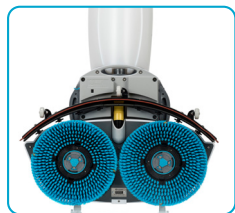

Easy transport

Inbuilt wheels for easy transport with folding deck to save storage space.

Extreme cleaning power

350 RPM brushes and 32kg of scrubbing pressure means i-mop xxl has up to double the cleaning power of comparable size traditional scrubbers.